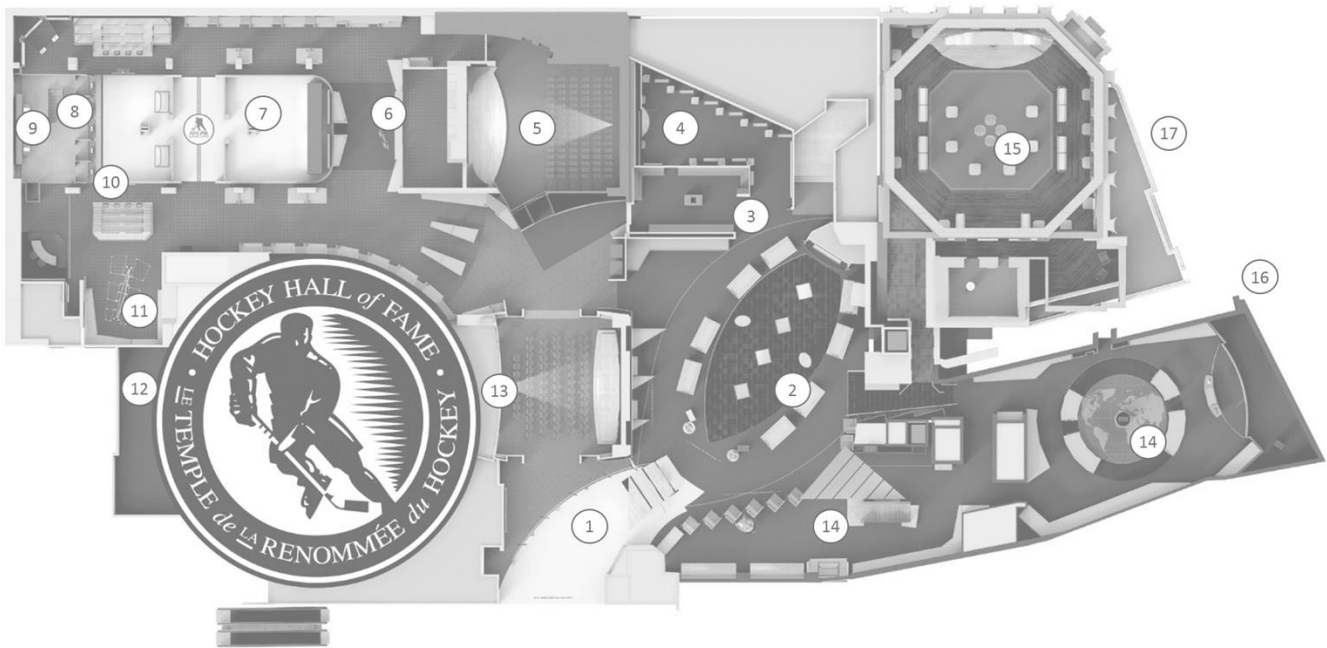

ESSO GREAT HALL

13. There are many trophies that honour hockey's greatest players. What achievements do these trophies represent?

a. Frank J. Selke Trophy

b. Maurice 'Rocket' Richard Trophy

c. Georges Vezina Trophy

14. Who won the Stanley Cup the year that you were born? Describe some of the features of the engraving (scratches, names, etc.).

HOCKEY HALL OF FAME EDUCATION PROGRAM

GREAT MOMENTS GUIDE MAP

1. Entrance Foyer Displays
2. Honda NHL Zone
3. Canadiens Dressing Room
4. Stanley Cup Dynasties
5. TSN Theatre
6. Hometown Hockey
7. NHLPA Game Time
8. TSN/RDS Broadcast Zone
9. EA Sports NHL 18 / PS4 Game Kiosks
10. Shoot for a Cure Slapshot Trivia
11. Upper Deck Collectors' Corner
12. The Mask presented by Imports Dragon
13. Tim Hortons Theatre
14. Tissot World of Hockey
15. Esso Great Hall & NHL Trophies
16. Spirit of Hockey Retail Store
17. Exterior Sculptures