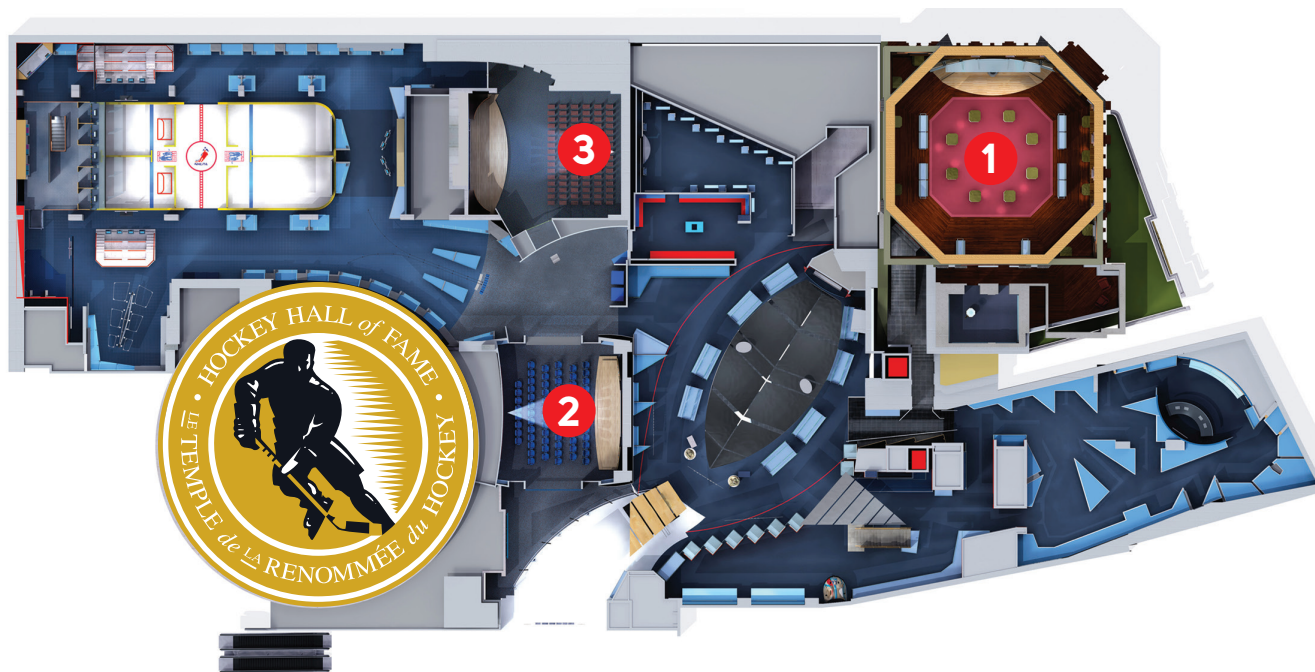

HOCKEY HALL *of* FAME

SPECIAL EVENTS

FLOOR PLAN

- Full Facility rental includes Esso Great Hall.
- Concourse Level rental excludes Esso Great Hall.
- Founders Room & Vault Conference Room located on the second floor mezzanine overlooking the Esso Great Hall.
- The Stanley Cup is only available with Full Facility or Esso Great Hall rental.

- 1** Esso Great Hall
- 2** Tim Hortons Theatre
- 3** TSN Theatre